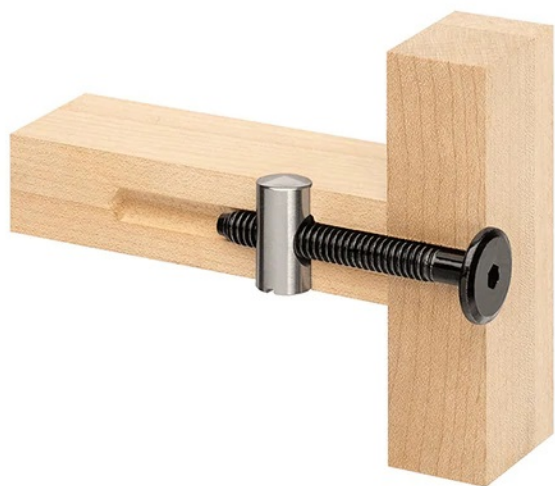

PRODUCT SHEET

Description:

Cross Dowel $\varnothing 12 \times 30 \text{mm} (15+15)$, M8, Steel, Bright Zinc Plated

Item number:

12.07.289-0

Units	Box	Carton	HS Code	Barcode
Pcs.	1	1000	7318190090	
				5704866023276